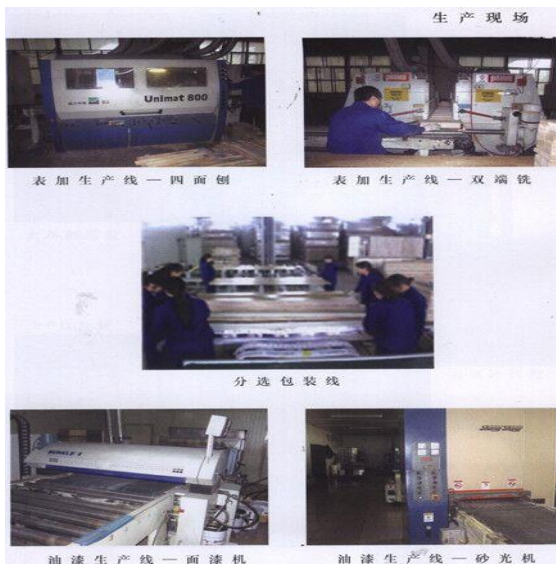

During the time it successively obtains ISO9001:2008 international quality certification of management system, ISO14001:2004 international environmental quality certification of management system,FSC/COC international forest production and supervision chain certification of management system, EU's CE certification, German "U"MARK certification and American CARB certification. Excepting these, its wood flooring that adapts to domestic decoration and many kinds of stadiums is respectively authorized "Certificate for the exemption from export inspection", "Jilin famous brand", "the safe goods is approved by Jilin people", "the good faith enterprise in Jilin province", "it's the enterprise that does as the contract and observes the credit in Jilin province", and "the advanced enterprise of foreign trade business in Yanbian autonomous region" and etc.

公司名称及地址：珲春森林狼木业有限公司 吉林省珲春市出口加工区
HUNCHUN FOREST WOLF WOODEN INDUSTRY CO.,LTD.
HUNCHUN EXPORT PROCESSING ZONE HUNCHUN
CITY JILIN PROVINCE,CHINA

公司电话：0433-7538889 公司邮箱：jlsldb@163.com